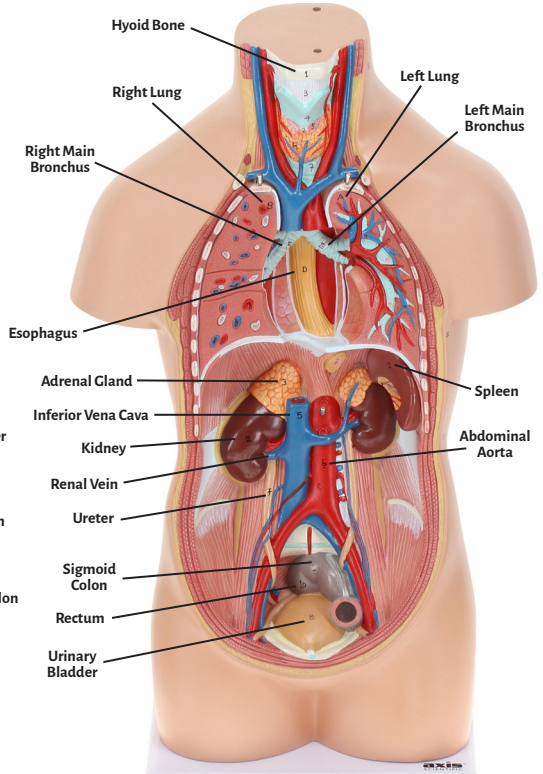

**Axis Scientific Mini Torso**

**A-104264 & A-108838**

### Anterior View Large & Small Intestines

### Lateral View Cranium, Brain, Spine

**Posterior View**

**Anterior View**

**Heart**

**Inferior View  
Liver**

**Anterior View  
Stomach**

**Sagittal View  
(Male)\***

**Sagittal View  
(Female)\***

### Sagittal View (Male)

Epididymis  
Penis  
Prostate Gland  
Pubic Symphysis  
Rectum  
Scrotum  
Seminal Vesicle  
Testis  
Urethra  
Urinary Bladder  
Vas Deferens