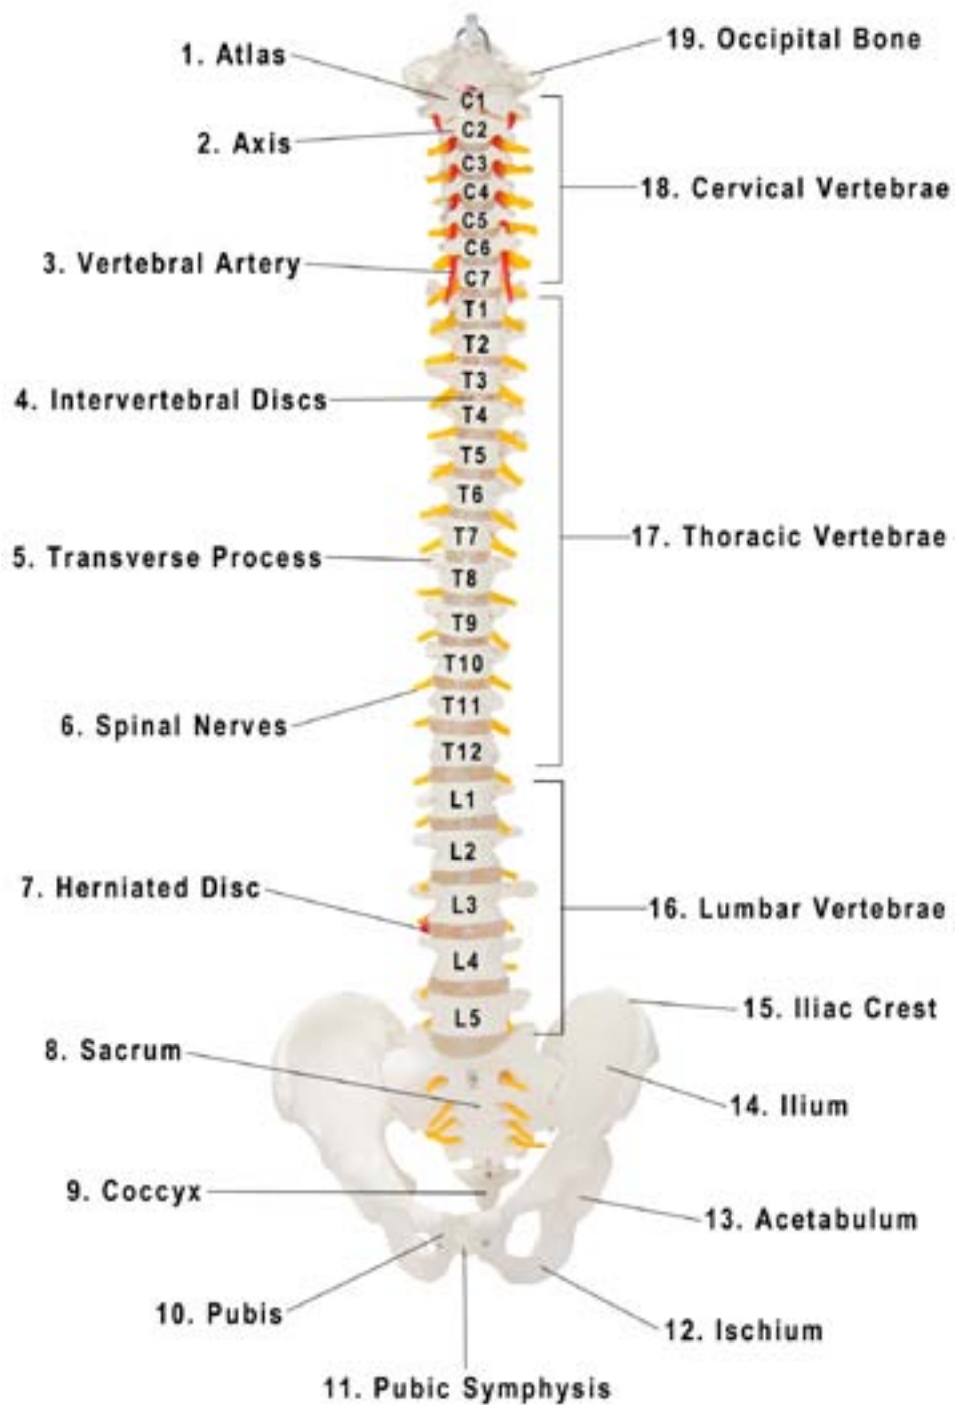

Axis Scientific Life-Size Flexible Vertebral Column

A-104268

1. Atlas
2. Axis
3. Vertebral Artery
4. Intervertebral Discs
5. Transverse Process
6. Spinal Nerves
7. Herniated Disc
8. Sacrum
9. Coccyx
10. Pubis
11. Pubic Symphysis
12. Ischium
13. Acetabulum
14. Ilium
15. Iliac Crest
16. Lumbar Vertebrae
17. Thoracic Vertebrae
18. Cervical Vertebrae
19. Occipital Bone
20. Spinous Process
21. Median Sacral Crest
22. Iliac Tuberosity
23. Greater Sciatic Notch
24. Lesser Sciatic Notch
25. Sacral Spinal Nerves
26. Gluteal Surface