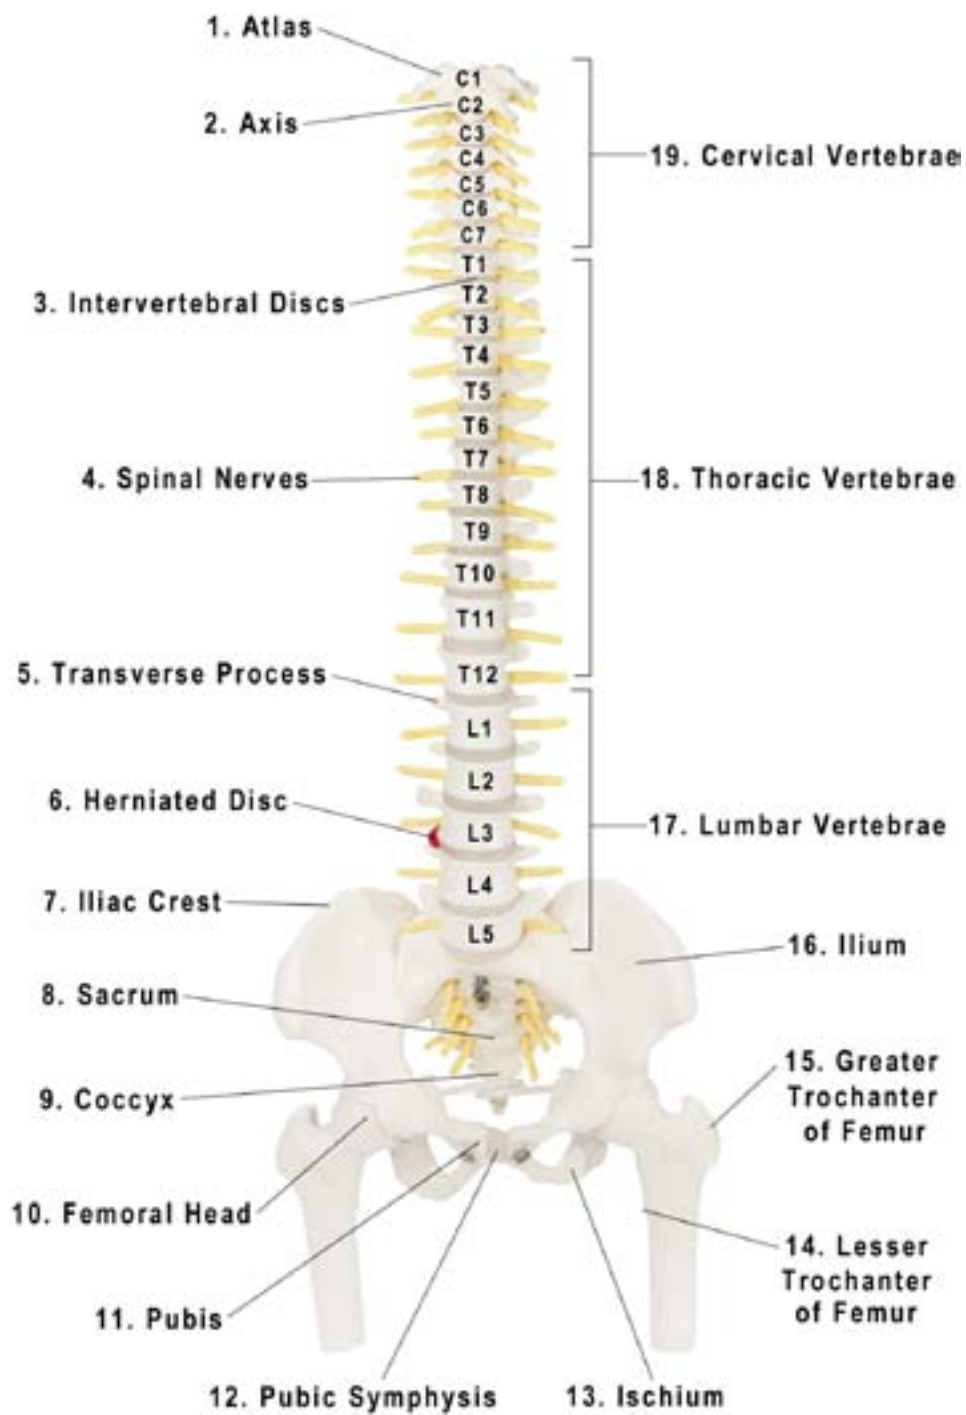

Axis Scientific Miniature Vertebral Column

A-105162

1. Atlas
2. Axis
3. Intervertebral Discs
4. Spinal Nerves
5. Transverse Process
6. Herniated Disc
7. Iliac Crest
8. Sacrum
9. Coccyx
10. Femoral Head
11. Pubis
12. Pubic Symphysis
13. Ischium
14. Lesser Trochanter of Femur
15. Greater Trochanter of Femur
16. Ilium
17. Lumbar Vertebrae
18. Thoracic Vertebrae
19. Cervical Vertebrae
20. Spinous Process
21. Iliac Tuberosity
22. Greater Sciatic Notch
23. Lesser Sciatic Notch
24. Sacral Spinal Nerves
25. Median Sacral Crest
26. Gluteal Surface