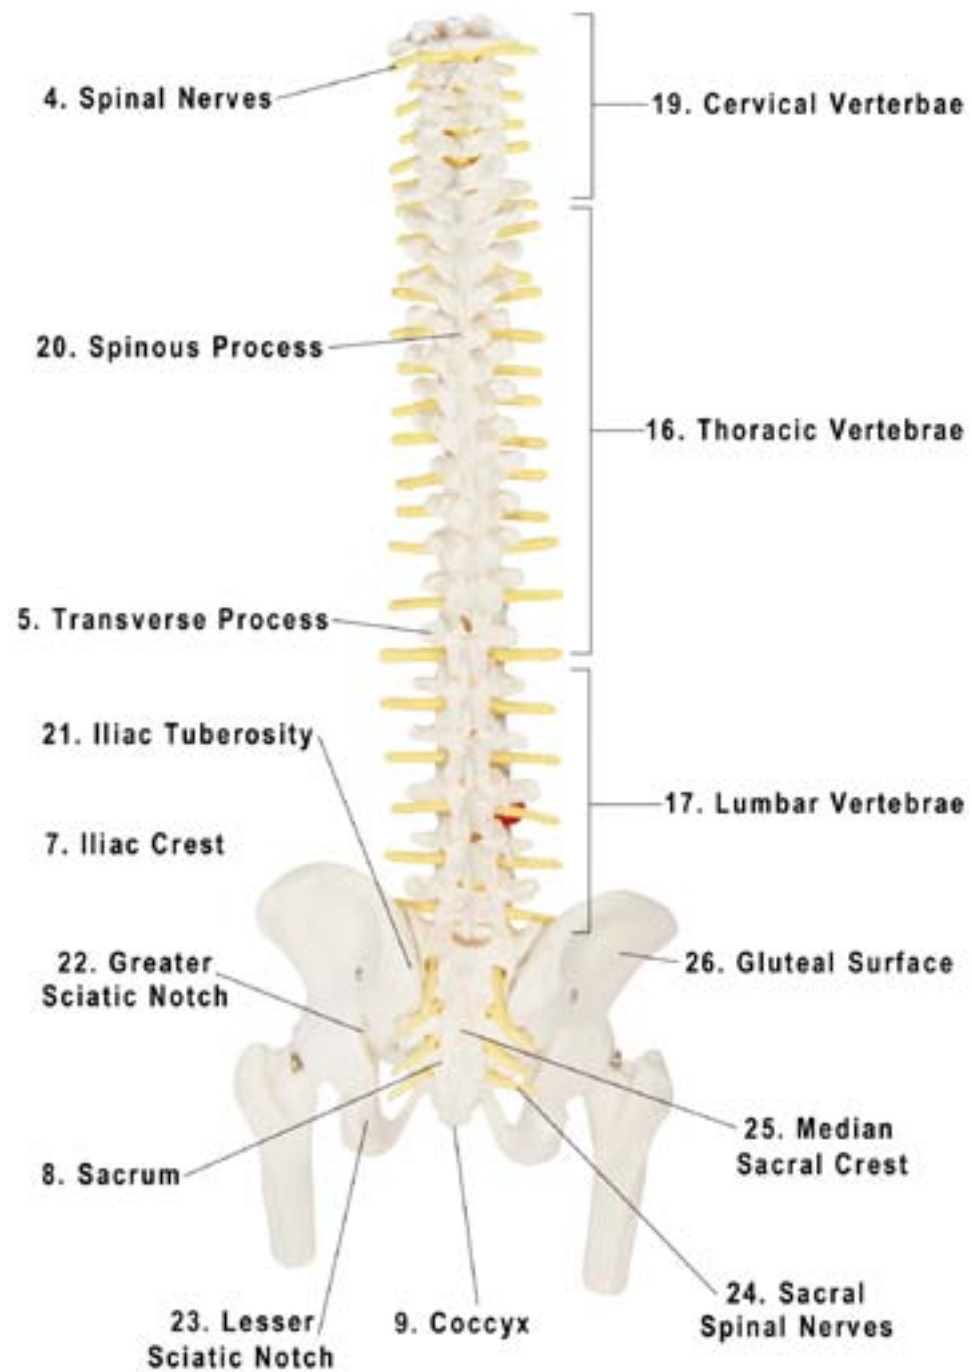

Axis Scientific Miniature Vertebral Column

A-105162

1. Atlas
2. Axis
3. Intervertebral Discs
4. Spinal Nerves
5. Transverse Process
6. Herniated Disc
7. Iliac Crest
8. Sacrum
9. Coccyx
10. Femoral Head
11. Pubis
12. Pubic Symphysis
13. Ischium
14. Lesser Trochanter of Femur
15. Greater Trochanter of Femur
16. Ilium
17. Lumbar Vertebrae
18. Thoracic Vertebrae
19. Cervical Vertebrae
20. Spinous Process
21. Iliac Tuberosity
22. Greater Sciatic Notch
23. Lesser Sciatic Notch
24. Sacral Spinal Nerves
25. Median Sacral Crest
26. Gluteal Surface