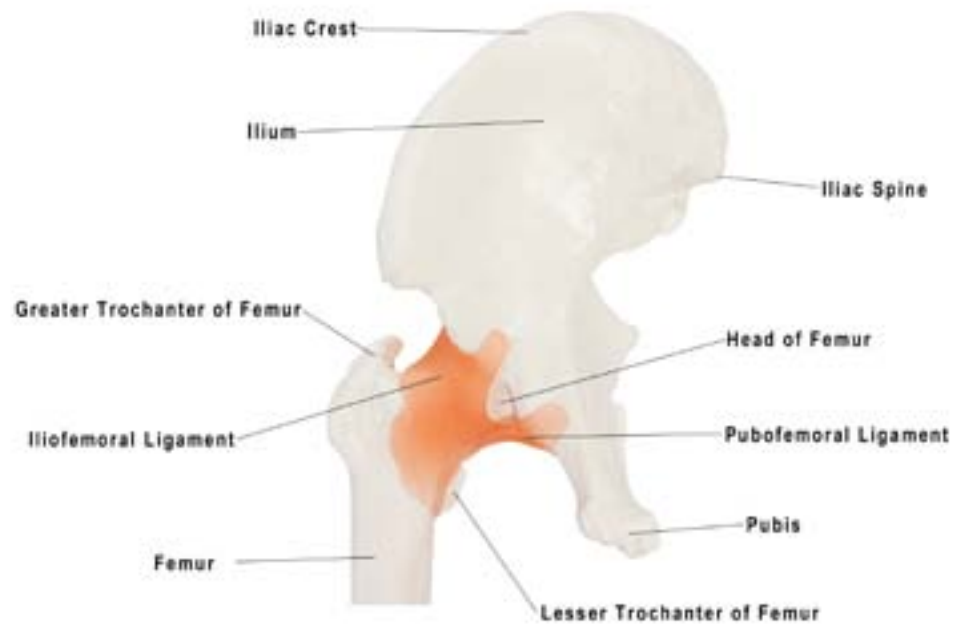

Axis Scientific Human Skeleton With Flexible Spine, Muscle Insertions, and Ligaments

A-105172

SHOULDER

Anterior

Clavicle
Conoid Ligament
Coracohumeral Ligament
Scapula
Humerus
Inferior Glenohumeral Ligament
Middle Glenohumeral Ligament
Superior Glenohumeral Ligament
Coracoid Process
Coracoacromial Ligament
Acromioclavicular Ligament
Trapezoid Ligament
Acromion

Posterior

Acromioclavicular Ligament
Acromion
Biceps Brachii Tendon
Capsular Glenohumeral Ligaments
Humerus
Axillary Recess
Scapula
Spine of Scapula
Coracoclavicular Ligament
Clavicle

ELBOW

Anterior

Humerus
Radial Collateral Ligament
Annular Ligament of Radius
Radius
Biceps Brachii Tendon
Ulna
Oblique Cord
Ulnar Collateral Ligament
Atricular Capsule