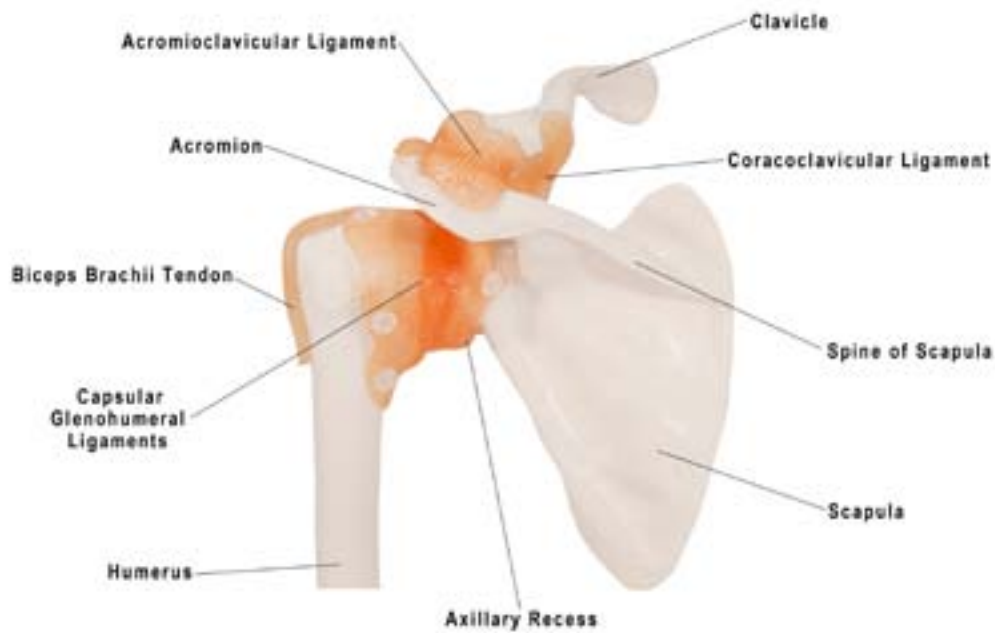

Axis Scientific Human Skeleton With Flexible Spine, Muscle Insertions, and Ligaments

A-105172

SHOULDER

Anterior

Clavicle
Conoid Ligament
Coracohumeral Ligament
Scapula
Humerus
Inferior Glenohumeral Ligament
Middle Glenohumeral Ligament
Superior Glenohumeral Ligament
Coracoid Process
Coracoacromial Ligament
Acromioclavicular Ligament
Trapezoid Ligament
Acromion

Posterior

Acromioclavicular Ligament
Acromion
Biceps Brachii Tendon
Capsular Glenohumeral Ligaments
Humerus
Axillary Recess
Scapula
Spine of Scapula
Coracoclavicular Ligament
Clavicle

ELBOW

Anterior

Humerus
Radial Collateral Ligament
Annular Ligament of Radius
Radius
Biceps Brachii Tendon
Ulna
Oblique Cord
Ulnar Collateral Ligament
Atricular Capsule