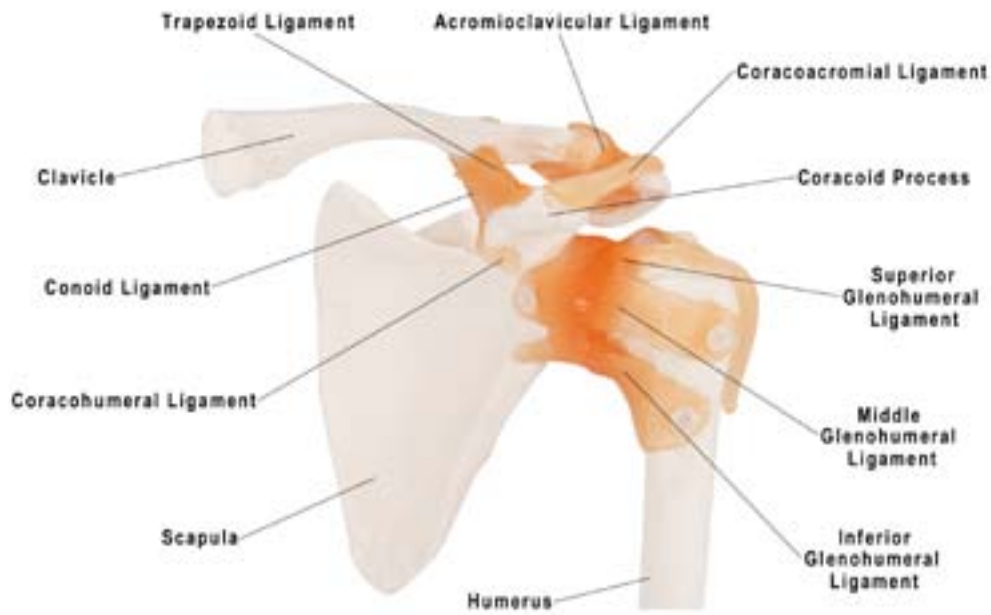

Axis Scientific Human Skeleton With Flexible Spine, Muscle Insertions, and Ligaments

A-105172

SHOULDER

Anterior

Clavicle
Conoid Ligament
Coracohumeral Ligament
Scapula
Humerus
Inferior Glenohumeral Ligament
Middle Glenohumeral Ligament
Superior Glenohumeral Ligament
Coracoid Process
Coracoacromial Ligament
Acromioclavicular Ligament
Trapezoid Ligament
Acromion

Posterior

Acromioclavicular Ligament
Acromion
Biceps Brachii Tendon
Capsular Glenohumeral Ligaments
Humerus
Axillary Recess
Scapula
Spine of Scapula
Coracoclavicular Ligament
Clavicle

ELBOW

Anterior

Humerus
Radial Collateral Ligament
Annular Ligament of Radius
Radius
Biceps Brachii Tendon
Ulna
Oblique Cord
Ulnar Collateral Ligament
Atricular Capsule