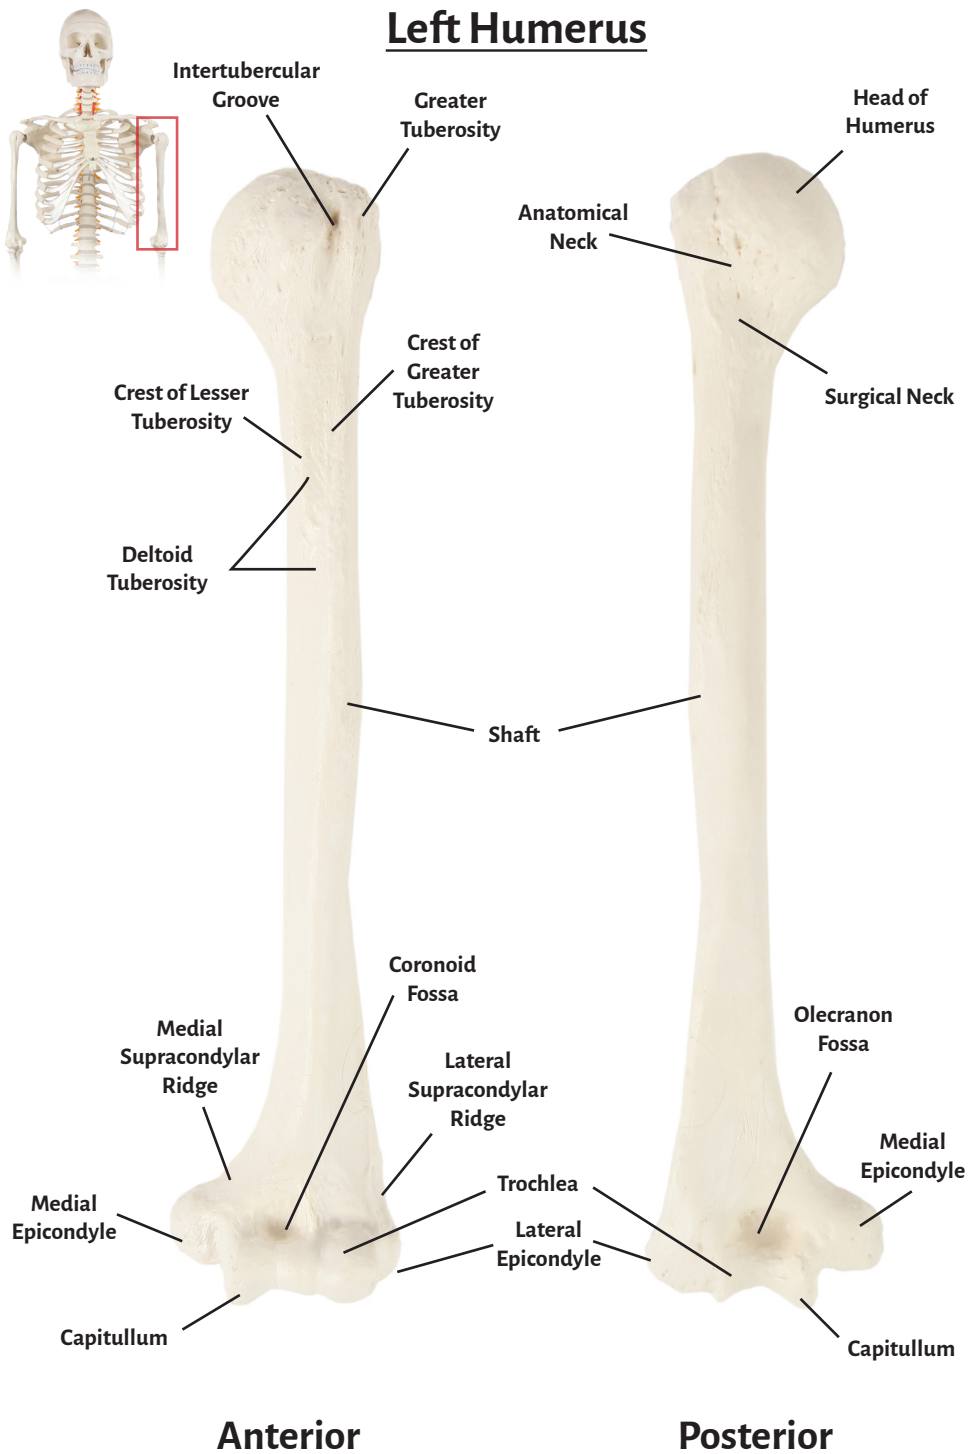

Axis Scientific Humerus Bone

A-105642 / A-105643

Left Humerus

Right Humerus

**Intertubercular
Groove**

**Coronoid
Fossa**

Head of Humerus

**Olecranon
Fossa**

Greater Tuberosity

Anatomical Neck

**Medial
Supracondylar
Ridge**

Surgical Neck

**Crest of
Greater Tuberosity**

**Lateral
Supracondylar
Ridge**

**Deltoid
Tuberosity**

**Medial
Epicondyle**

Capitulum

**Lateral
Epicondyle**

Trochlea

**Crest of Lesser
Tuberosity**

Shaft