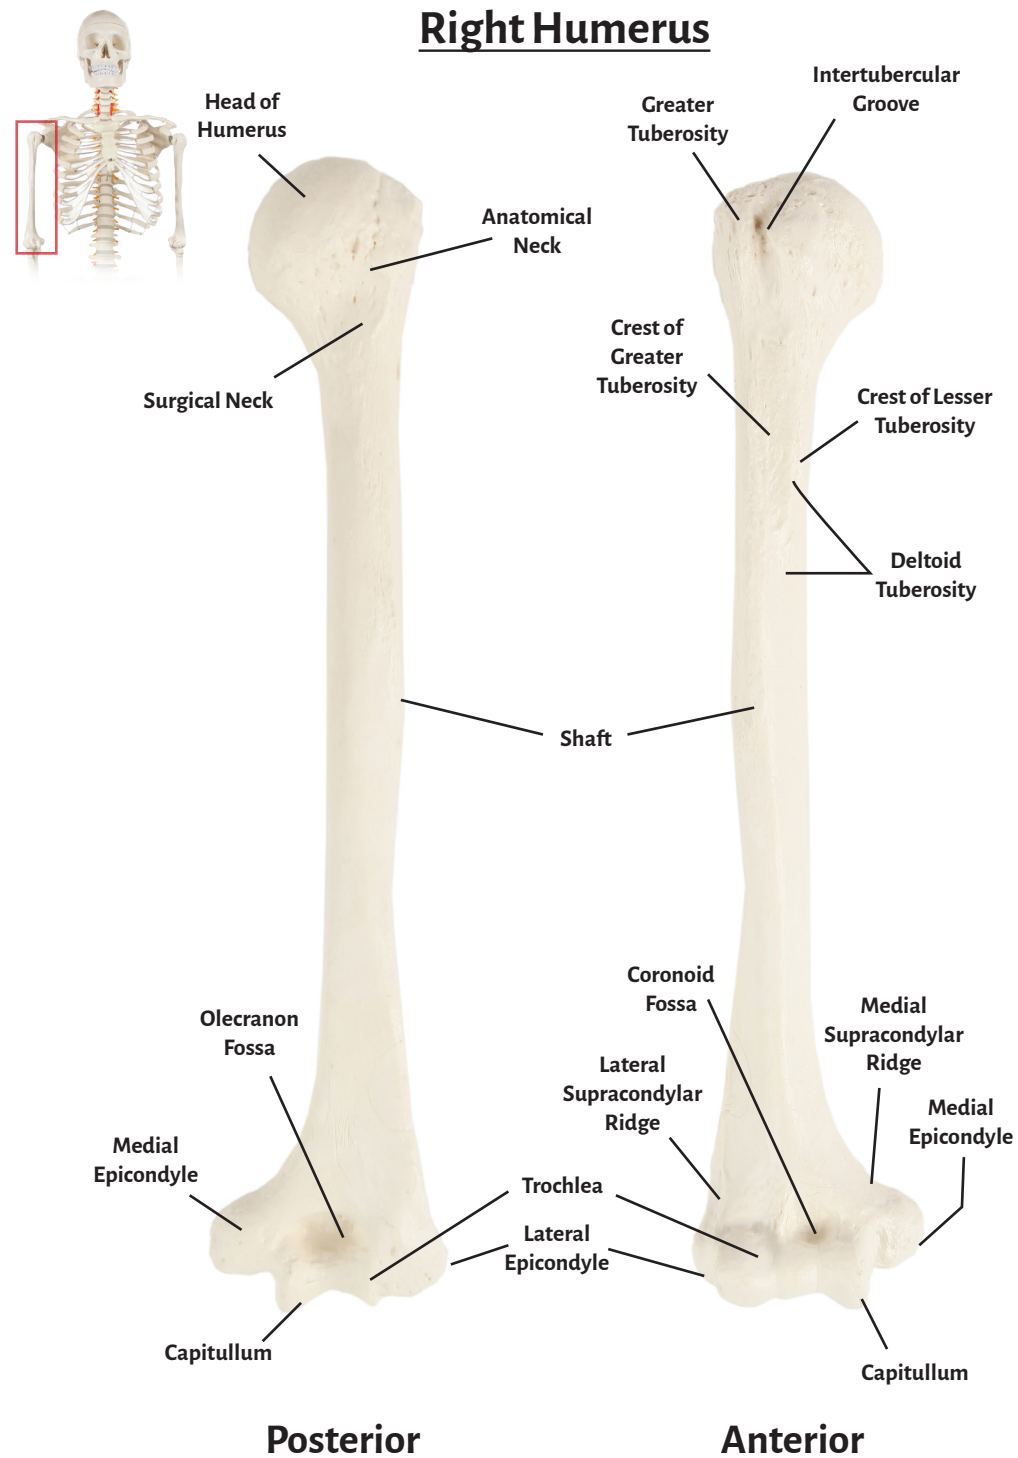

Axis Scientific Humerus Bone

A-105642 / A-105643

Left Humerus

Right Humerus

**Intertubercular
Groove**

**Coronoid
Fossa**

Head of Humerus

**Olecranon
Fossa**

Greater Tuberosity

Anatomical Neck

**Medial
Supracondylar
Ridge**

Surgical Neck

**Crest of
Greater Tuberosity**

**Lateral
Supracondylar
Ridge**

**Deltoid
Tuberosity**

**Medial
Epicondyle**

Capitulum

**Lateral
Epicondyle**

Trochlea

**Crest of Lesser
Tuberosity**

Shaft