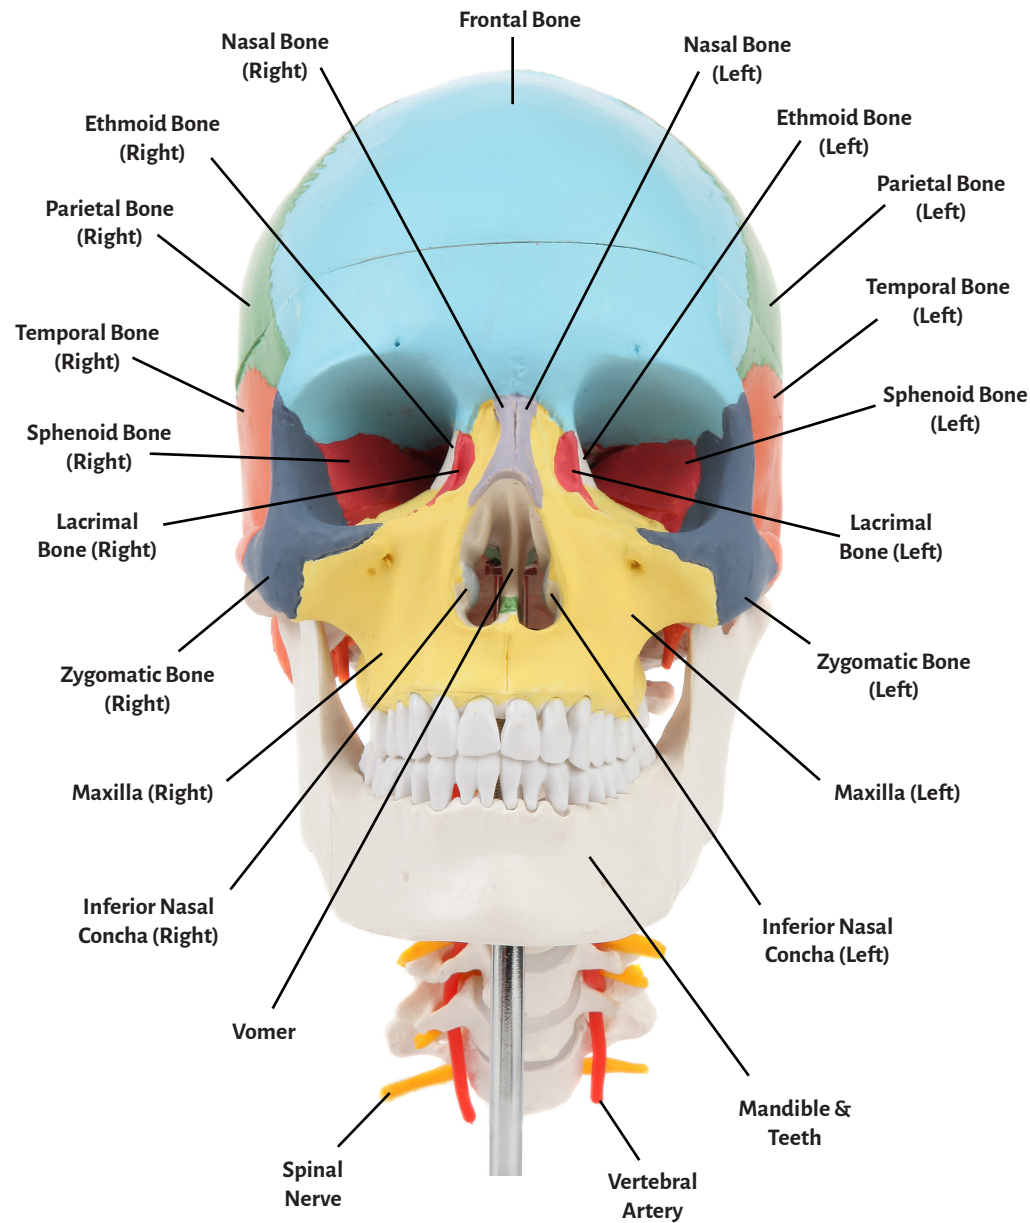

Axis Scientific Didactic Painted Skull with Cervical Vertebrae

A-106193

Anterior View

Ⓛ

Lateral (Right) View

Ⓡ

Lateral (Left) View

Posterior View

Open Superior View

Parietal Bone (Right)

Parietal Bone (Left)

Occipital Bone

Temporal Bone (Right)

Temporal Bone (Left)

Sphenoid Bone

Frontal Bone

Vomer

Palatine Bone (Right)

Palatine Bone (Left)

Ethmoid Bone

Basilar Artery

Spinal Nerve

Spinal Cord

Cervical Vertebrae (C1-C7)

Inferior Nasal Concha (Left)

Inferior Nasal Concha (Right)

Maxilla & Teeth

Lacrimal Bone (Right)

Lacrimal Bone (Left)

Mandible & Teeth

Nasal Bone (Right)

Nasal Bone (Left)