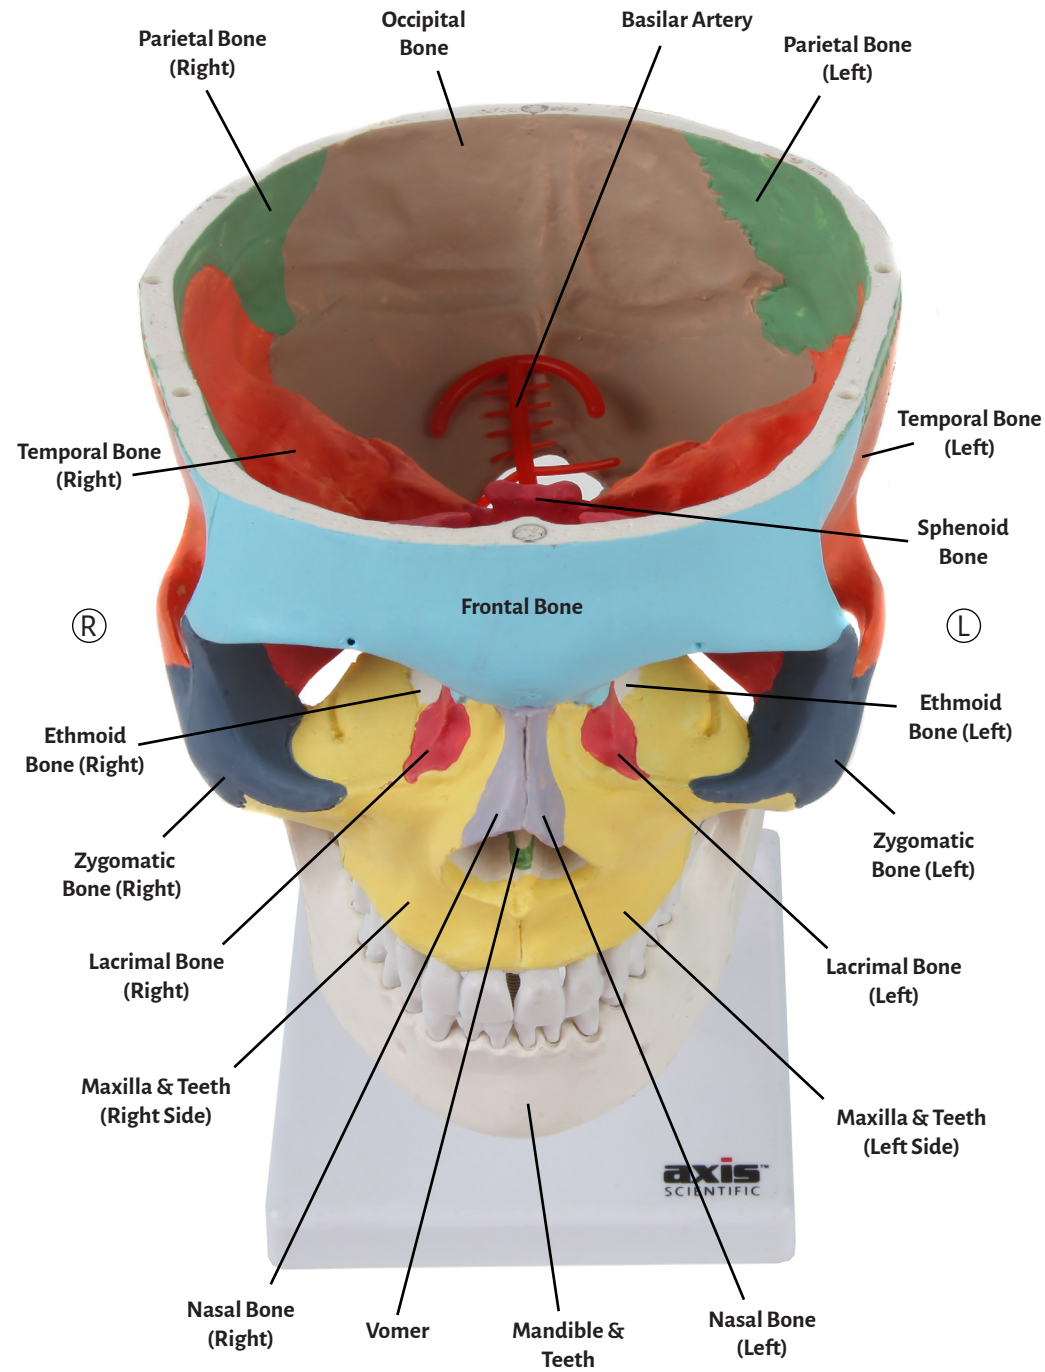

Axis Scientific Didactic Painted Skull with Cervical Vertebrae

A-106193

Anterior View

Ⓛ

Lateral (Right) View

Ⓡ

Lateral (Left) View

Posterior View

Open Superior View

Parietal Bone (Right)

Parietal Bone (Left)

Occipital Bone

Temporal Bone (Right)

Temporal Bone (Left)

Sphenoid Bone

Frontal Bone

Vomer

Palatine Bone (Right)

Palatine Bone (Left)

Ethmoid Bone

Basilar Artery

Spinal Nerve

Spinal Cord

Cervical Vertebrae (C1-C7)

Inferior Nasal Concha (Left)

Inferior Nasal Concha (Right)

Maxilla & Teeth

Lacrimal Bone (Right)

Lacrimal Bone (Left)

Mandible & Teeth

Nasal Bone (Right)

Nasal Bone (Left)