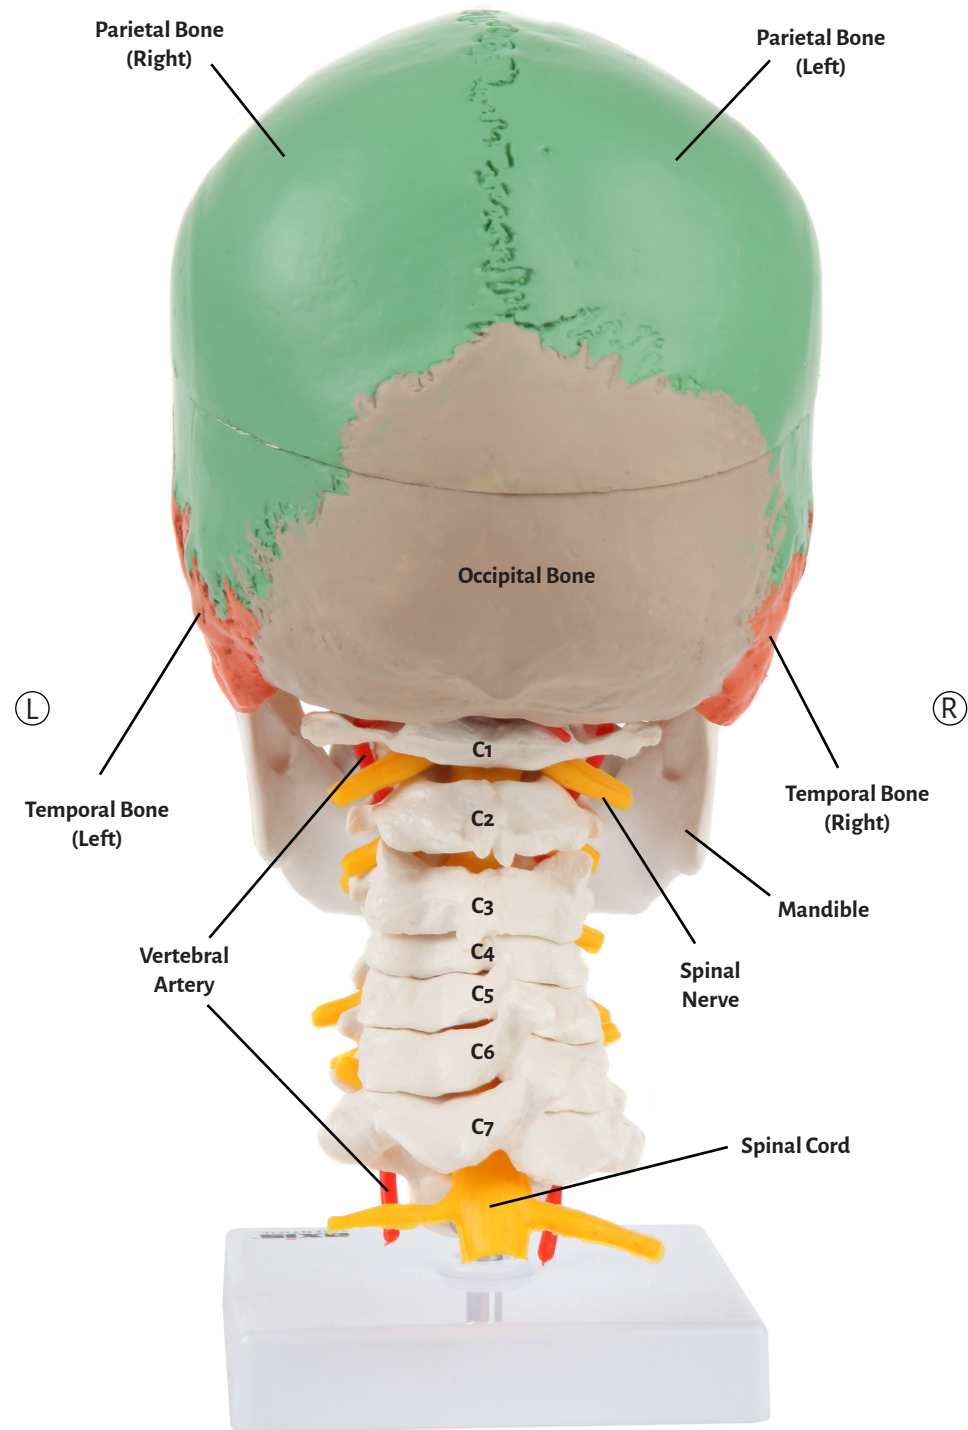

Axis Scientific Didactic Painted Skull with Cervical Vertebrae

A-106193

Anterior View

Ⓛ

Lateral (Right) View

Ⓡ

Lateral (Left) View

Posterior View

Open Superior View

Parietal Bone (Right)

Parietal Bone (Left)

Occipital Bone

Temporal Bone (Right)

Temporal Bone (Left)

Sphenoid Bone

Frontal Bone

Vomer

Palatine Bone (Right)

Palatine Bone (Left)

Ethmoid Bone

Basilar Artery

Spinal Nerve

Spinal Cord

Cervical Vertebrae (C1-C7)

Inferior Nasal Concha (Left)

Inferior Nasal Concha (Right)

Maxilla & Teeth

Lacrimal Bone (Right)

Lacrimal Bone (Left)

Mandible & Teeth

Nasal Bone (Right)

Nasal Bone (Left)