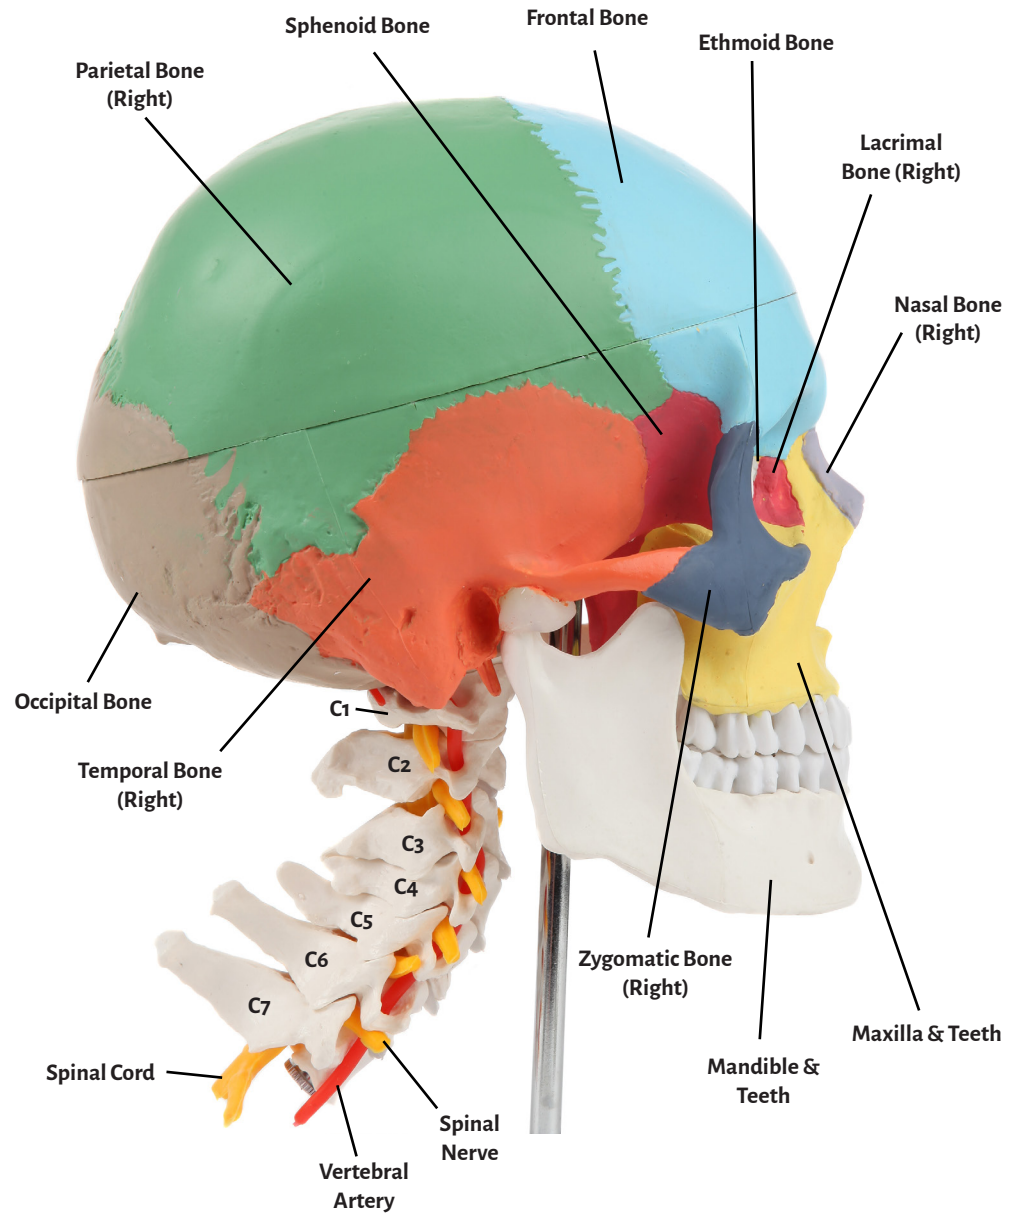

Axis Scientific Didactic Painted Skull with Cervical Vertebrae

A-106193

Anterior View

Ⓛ

Lateral (Right) View

Ⓡ

Lateral (Left) View

Posterior View

Open Superior View

Parietal Bone (Right)

Parietal Bone (Left)

Occipital Bone

Temporal Bone (Right)

Temporal Bone (Left)

Sphenoid Bone

Frontal Bone

Vomer

Palatine Bone (Right)

Palatine Bone (Left)

Ethmoid Bone

Basilar Artery

Spinal Nerve

Spinal Cord

Cervical Vertebrae (C1-C7)

Inferior Nasal Concha (Left)

Inferior Nasal Concha (Right)

Maxilla & Teeth

Lacrimal Bone (Right)

Lacrimal Bone (Left)

Mandible & Teeth

Nasal Bone (Right)

Nasal Bone (Left)