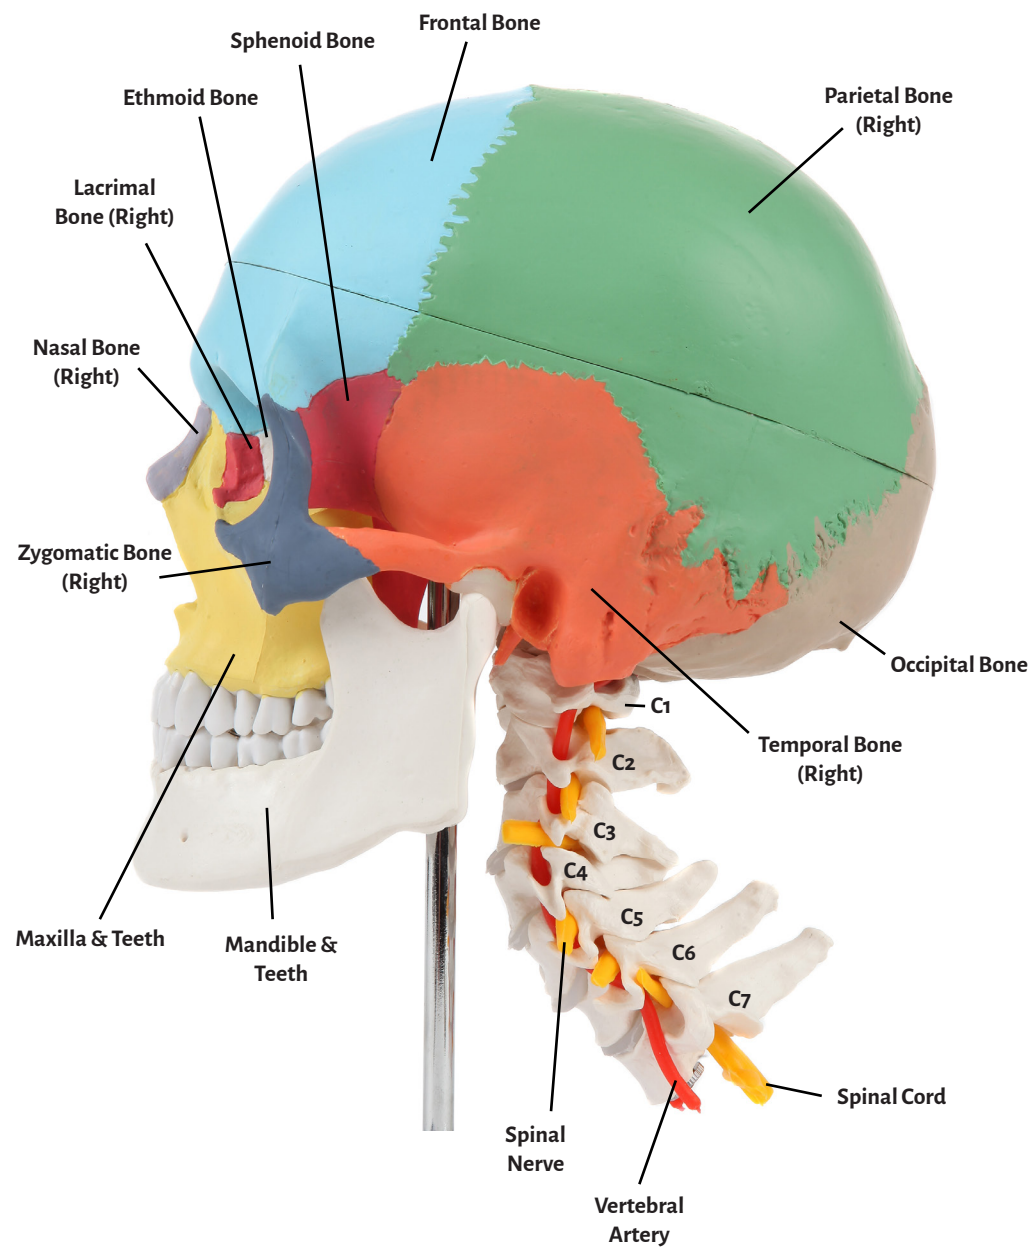

Axis Scientific Didactic Painted Skull with Cervical Vertebrae

A-106193

Anterior View

Ⓛ

Lateral (Right) View

Ⓡ

Lateral (Left) View

Posterior View

Open Superior View

Parietal Bone (Right)

Parietal Bone (Left)

Occipital Bone

Temporal Bone (Right)

Temporal Bone (Left)

Sphenoid Bone

Frontal Bone

Vomer

Palatine Bone (Right)

Palatine Bone (Left)

Ethmoid Bone

Basilar Artery

Spinal Nerve

Spinal Cord

Cervical Vertebrae (C1-C7)

Zygomatic Bone (Right)

Zygomatic Bone (Left)

Vertebral Artery

© 2018 AXIS SCIENTIFIC